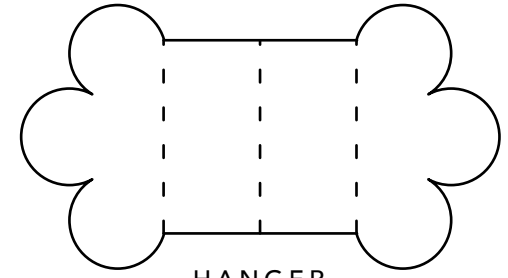

Winterfest ART JUBILEE

CUT LINE

FOLD LINE

HANGER

1. Fold the hanger in half
2. Apply glue to bottom flaps & attach to roof
3. Punch hole in hanger & hang using ribbon

BDAC.ORG