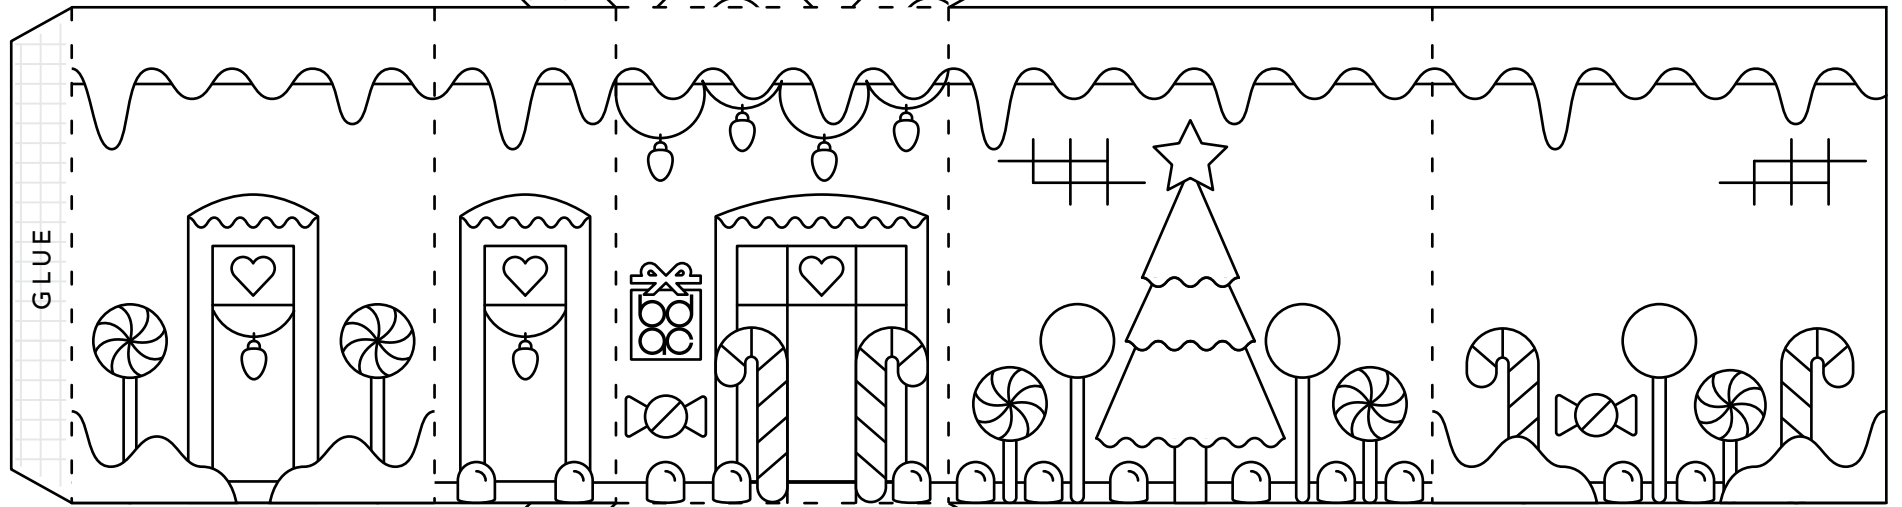

Winterfest ART JUBILEE

CUT LINE

FOLD LINE

HANGER

1. Fold the hanger in half
2. Apply glue to bottom flaps & attach to roof
3. Punch hole in hanger & hang using ribbon

BDAC.ORG