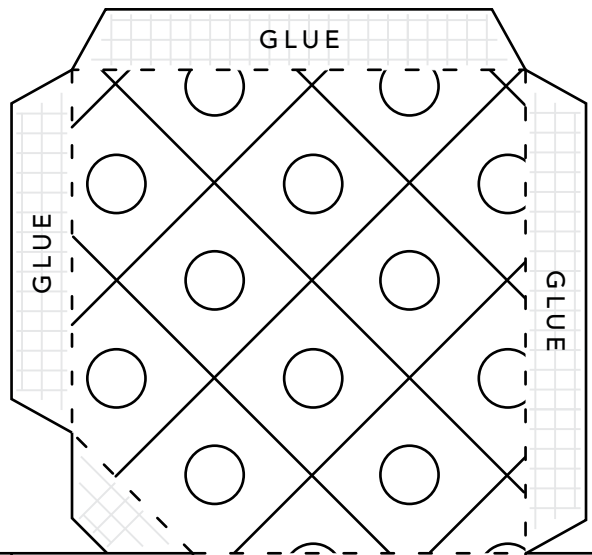

Winterfest ART JUBILEE

CUT LINE

FOLD LINE

HANGER

1. Fold the hanger in half
2. Apply glue to bottom flaps & attach to roof
3. Punch hole in hanger & hang using ribbon

BDAC.ORG