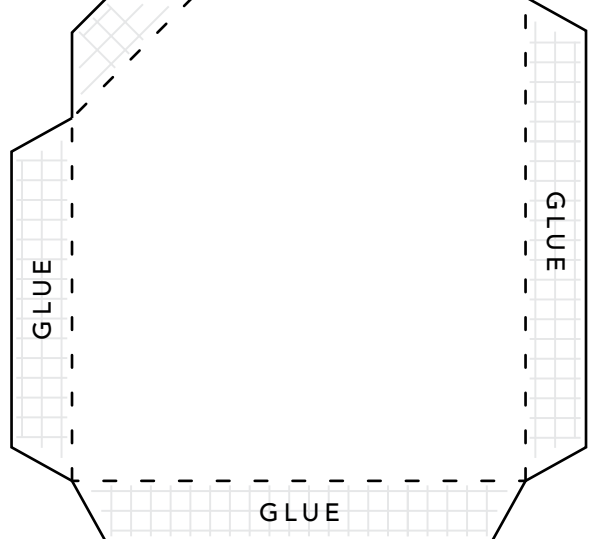

Winterfest ART JUBILEE

CUT LINE

FOLD LINE

HANGER

1. Fold the hanger in half
2. Apply glue to bottom flaps & attach to roof
3. Punch hole in hanger & hang using ribbon

BDAC.ORG